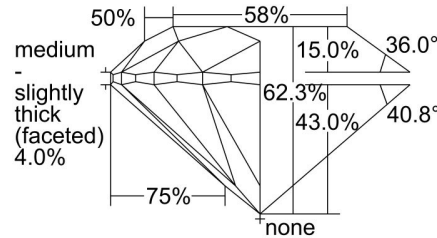

GIA REPORT
6495023235

Verify this report at GIA.edu

FACSIMILE

This is a digital representation of the original GIA Report. This representation might not be accepted in lieu of the original GIA Report in certain circumstances. The original GIA Report includes certain security features which are not reproducible on this facsimile.

GIA NATURAL DIAMOND GRADING REPORT

April 11, 2024
GIA Report Number 6495023235
Shape and Cutting Style ..... Round Brilliant
Measurements ..... 6.85 - 6.89 x 4.28 mm

GRADING RESULTS

Carat Weight ..... 1.26 carat
Color Grade L
Clarity Grade VS2
Cut Grade ..... Excellent

ADDITIONAL GRADING INFORMATION

Polish ..... Excellent
Symmetry ..... Excellent
Fluorescence ..... Medium Blue
Inscription(s): GIA 6495023235
Comments: Pinpoints are not shown.

PROPORTIONS

Profile to actual proportions