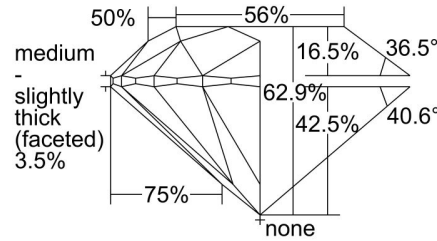

GIA NATURAL DIAMOND GRADING REPORT

May 03, 2024
GIA Report Number 6495260874
Shape and Cutting Style Round Brilliant
Measurements 6.11 - 6.15 x 3.86 mm

GRADING RESULTS

Carat Weight 0.90 carat
Color Grade K
Clarity Grade VVS2
Cut Grade Excellent

ADDITIONAL GRADING INFORMATION

Polish Excellent
Symmetry Excellent
Fluorescence None
Inscription(s): GIA 6495260874

PROPORTIONS

Profile to actual proportions

CLARITY CHARACTERISTICS

KEY TO SYMBOLS*

- Feather
- Natural

* Red symbols denote internal characteristics (inclusions). Green or black symbols denote external characteristics (blemishes). Diagram is an approximate representation of the diamond, and symbols shown indicate type, position, and approximate size of clarity characteristics. All clarity characteristics may not be shown. Details of finish are not shown.