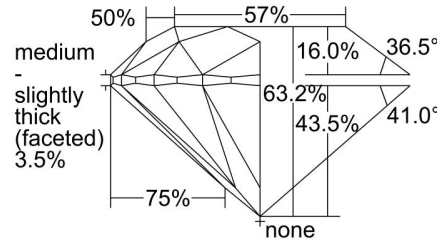

GIA REPORT
6495379821

Verify this report at GIA.edu

FACSIMILE

This is a digital representation of the original GIA Report. This representation might not be accepted in lieu of the original GIA Report in certain circumstances. The original GIA Report includes certain security features which are not reproducible on this facsimile.

GIA NATURAL DIAMOND GRADING REPORT

May 24, 2024
GIA Report Number 6495379821
Shape and Cutting Style ..... Round Brilliant
Measurements ..... 7.27 - 7.31 x 4.60 mm

GRADING RESULTS

Carat Weight ..... 1.52 carat
Color Grade L
Clarity Grade ..... Internally Flawless
Cut Grade ..... Excellent

ADDITIONAL GRADING INFORMATION

Polish ..... Excellent
Symmetry ..... Excellent
Fluorescence ..... None
Inscription(s): GIA 6495379821
Comments: Minor details of polish are not shown.

PROPORTIONS

Profile to actual proportions