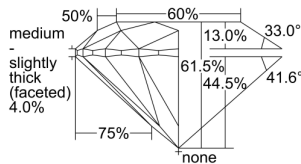

GIA®

FACSIMILE

GIA REPORT 6495429041

Verify this report at GIA.edu

GIA NATURAL DIAMOND DOSSIER®

May 24, 2024
GIA Report Number 6495429041
Shape and Cutting Style ..... Round Brilliant
Measurements ..... 6.10 - 6.15 x 3.77 mm

GRADING RESULTS

Carat Weight ..... 0.87 carat
Color Grade ..... E
Clarity Grade ..... Internally Flawless
Cut Grade ..... Excellent

ADDITIONAL GRADING INFORMATION

Polish ..... Excellent
Symmetry ..... Excellent
Fluorescence ..... Medium Blue
Clarity Characteristics ..... Minor Details of Polish
Inscription(s): GIA 6495429041

PROPORTIONS

Profile to actual proportions

GRADING SCALES

GIA COLOR SCALE	GIA CLARITY SCALE	GIA CUT SCALE	
D	FLAWLESS	EXCELLENT	
E	INTERNALLY FLAWLESS		
F		VVS₁	VERY GOOD
G	VVS₂		
H	VS₁	GOOD	
I	VS₂		
J	SI₁	FAIR	
K	SI₂		
L	I₁	POOR	
M			
N			
O	I₂		
P			
Q			
R	I₃		
S			
T			
U			
V			
W			
X			
Y			
Z