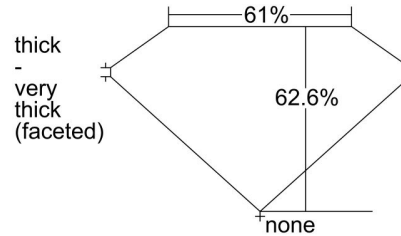

GIA NATURAL DIAMOND GRADING REPORT

July 02, 2024
GIA Report Number 6495797686
Shape and Cutting Style Oval Brilliant
Measurements 8.64 x 6.43 x 4.02 mm

GRADING RESULTS

Carat Weight 1.50 carat
Color Grade K
Clarity Grade VS1

ADDITIONAL GRADING INFORMATION

Polish Excellent
Symmetry Very Good
Fluorescence None
Inscription(s): GIA 6495797686

Comments: Additional clouds are not shown. Pinpoints are not shown.

PROPORTIONS

Profile not to actual proportions

CLARITY CHARACTERISTICS

KEY TO SYMBOLS*

- Cloud
- Feather
- Needle

* Red symbols denote internal characteristics (inclusions). Green or black symbols denote external characteristics (blemishes). Diagram is an approximate representation of the diamond, and symbols shown indicate type, position, and approximate size of clarity characteristics. All clarity characteristics may not be shown. Details of finish are not shown.