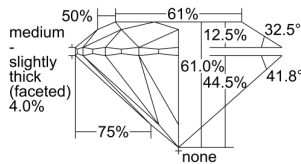

GIA®

FACSIMILE

GIA REPORT 6495887406

Verify this report at GIA.edu

GIA NATURAL DIAMOND DOSSIER®

July 11, 2024
GIA Report Number **6495887406**
Shape and Cutting Style ..... **Round Brilliant**
Measurements ..... **5.71 - 5.75 x 3.50 mm**

GRADING RESULTS

Carat Weight ..... **0.70 carat**
Color Grade ..... **E**
Clarity Grade **VS1**
Cut Grade ..... **Excellent**

ADDITIONAL GRADING INFORMATION

Polish ..... **Excellent**
Symmetry ..... **Excellent**
Fluorescence ..... **None**
Clarity Characteristics..... **Cloud, Feather, Needle, Pinpoint**
Inscription(s): **GIA 6495887406**

PROPORTIONS

Profile to actual proportions

GRADING SCALES

GIA COLOR SCALE	GIA CLARITY SCALE	GIA CUT SCALE	
D	FLAWLESS	EXCELLENT	
E	INTERNALLY FLAWLESS		
F		VVS₁	VERY GOOD
G	VVS₂		
H	VS₁	GOOD	
I	VS₂		
J	SI₁	FAIR	
K	SI₂		
L	I₁	POOR	
M			
N	I₂		
O			
P	I₃		
Q			
R			
S			
T			
U			
V			
W			
X			
Y			
Z