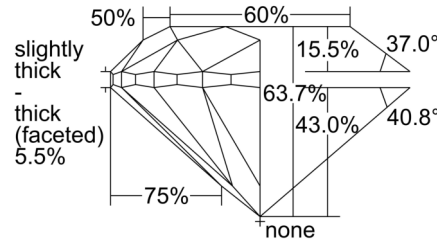

GIA NATURAL DIAMOND GRADING REPORT

August 06, 2024
 GIA Report Number 6501110458
 Shape and Cutting Style Round Brilliant
 Measurements 5.99 - 6.09 x 3.85 mm

GRADING RESULTS

Carat Weight 0.90 carat
 Color Grade G
 Clarity Grade VVS1
 Cut Grade Very Good

ADDITIONAL GRADING INFORMATION

Polish Very Good
 Symmetry Very Good
 Fluorescence None
 Inscription(s): GIA 6501110458

PROPORTIONS

Profile to actual proportions

CLARITY CHARACTERISTICS

KEY TO SYMBOLS*

- Cloud
- Pinpoint
- Feather

* Red symbols denote internal characteristics (inclusions). Green or black symbols denote external characteristics (blemishes). Diagram is an approximate representation of the diamond, and symbols shown indicate type, position, and approximate size of clarity characteristics. All clarity characteristics may not be shown. Details of finish are not shown.