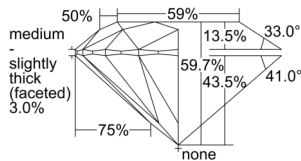

GIA®

FACSIMILE

GIA REPORT 6501478916

Verify this report at GIA.edu

GIA NATURAL DIAMOND DOSSIER®

September 24, 2024
GIA Report Number 6501478916
Shape and Cutting Style ..... Round Brilliant
Measurements ..... 5.89 - 5.92 x 3.52 mm

GRADING RESULTS

Carat Weight ..... 0.75 carat
Color Grade ..... G
Clarity Grade VVS1
Cut Grade ..... Excellent

ADDITIONAL GRADING INFORMATION

Polish ..... Excellent
Symmetry ..... Excellent
Fluorescence ..... Medium Blue
Clarity Characteristics ..... Pinpoint, Feather
Inscription(s): GIA 6501478916

PROPORTIONS

Profile to actual proportions

GRADING SCALES

GIA COLOR SCALE	GIA CLARITY SCALE	GIA CUT SCALE
D	FLAWLESS	EXCELLENT
E	FLAWLESS	
F	INTERNALLY FLAWLESS	VERY GOOD
G	FLAWLESS	
H	VVS₁	GOOD
I	VVS₂	
J	VS₁	FAIR
K	VS₂	
L	SI₁	POOR
M	SI₂	
N	I₁	
O	I₂	
P	I₃	
Q		
R		
S		
T		
U		
V		
W		
X		
Y		
Z