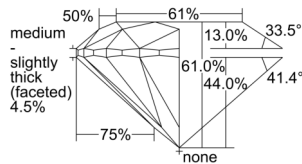

GIA®

FACSIMILE

GIA REPORT 6501486724

Verify this report at GIA.edu

GIA NATURAL DIAMOND DOSSIER®

September 24, 2024
GIA Report Number 6501486724
Shape and Cutting Style ..... Round Brilliant
Measurements ..... 5.76 - 5.77 x 3.52 mm

GRADING RESULTS

Carat Weight ..... 0.72 carat
Color Grade ..... G
Clarity Grade SI2
Cut Grade ..... Excellent

ADDITIONAL GRADING INFORMATION

Polish ..... Excellent
Symmetry ..... Excellent
Fluorescence ..... None
Clarity Characteristics ..... Crystal, Cloud
Inscription(s): GIA 6501486724

PROPORTIONS

Profile to actual proportions

GRADING SCALES

GIA COLOR SCALE	GIA CLARITY SCALE	GIA CUT SCALE	
D	FLAWLESS	EXCELLENT	
E	INTERNALLY FLAWLESS		
F		VVS₁	VERY GOOD
G	VVS₂		
H	VS₁	GOOD	
I	VS₂		
J	SI₁	FAIR	
K	SI₂		
L	I₁	POOR	
M	I₂		
N	I₃		
O			
P			
Q			
R			
S			
T			
U			
V			
W			
X			
Y			
Z