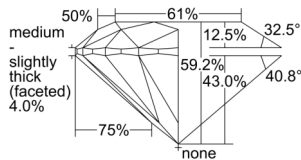

GIA®

FACSIMILE

GIA REPORT 6501521036

Verify this report at GIA.edu

GIA NATURAL DIAMOND DOSSIER®

October 02, 2024
GIA Report Number 6501521036
Shape and Cutting Style ..... Round Brilliant
Measurements ..... 5.79 - 5.82 x 3.43 mm

GRADING RESULTS

Carat Weight ..... 0.71 carat
Color Grade ..... K
Clarity Grade VVS2
Cut Grade ..... Excellent

ADDITIONAL GRADING INFORMATION

Polish ..... Excellent
Symmetry ..... Excellent
Fluorescence ..... Medium Blue
Clarity Characteristics ..... Pinpoint
Inscription(s): GIA 6501521036

PROPORTIONS

Profile to actual proportions

GRADING SCALES

GIA COLOR SCALE	GIA CLARITY SCALE	GIA CUT SCALE
Colorless	Flawless	Excellent
Near Colorless	Internally Flawless	
Faint	VVS₁	Very Good
Very Light	VVS₂	
Light	VS₁	Good
	VS₂	
	SI₁	Fair
	SI₂	
	I₁	Poor
	I₂	
	I₃