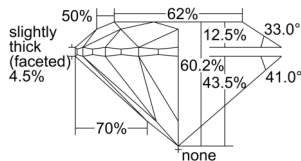

GIA®

FACSIMILE

GIA REPORT 6501566464

Verify this report at GIA.edu

GIA NATURAL DIAMOND DOSSIER®

October 04, 2024
GIA Report Number 6501566464
Shape and Cutting Style ..... Round Brilliant
Measurements ..... 4.30 - 4.31 x 2.59 mm

GRADING RESULTS

Carat Weight ..... 0.30 carat
Color Grade ..... K
Clarity Grade VS1
Cut Grade ..... Excellent

ADDITIONAL GRADING INFORMATION

Polish ..... Excellent
Symmetry ..... Excellent
Fluorescence ..... Medium Blue
Clarity Characteristics ..... Cloud, Pinpoint
Inspection(s): GIA 6501566464

PROPORTIONS

Profile to actual proportions

GRADING SCALES

GIA COLOR SCALE	GIA CLARITY SCALE	GIA CUT SCALE	
D	FLAWLESS	EXCELLENT	
E	INTERNALLY FLAWLESS		
F		VVS₁	VERY GOOD
G	VVS₂		
H	VS₁	GOOD	
I	VS₂		
J	SI₁	FAIR	
K	SI₂		
L	I₁	POOR	
M	I₂		
N	I₃		
O			
P			
Q			
R			
S			
T			
U			
V			
W			
X			
Y			
Z