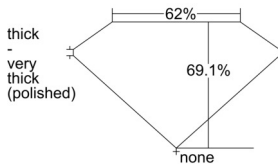

GIA®

FACSIMILE

GIA REPORT 6502084106

Verify this report at GIA.edu

GIA NATURAL DIAMOND DOSSIER®

August 02, 2024
GIA Report Number 6502084106
Shape and Cutting Style ..... Emerald Cut
Measurements ..... 5.64 x 4.27 x 2.95 mm

GRADING RESULTS

Carat Weight ..... 0.70 carat
Color Grade ..... E
Clarity Grade VS1

ADDITIONAL GRADING INFORMATION

Polish ..... Excellent
Symmetry ..... Very Good
Fluorescence ..... None
Clarity Characteristics..... Needle, Pinpoint
Inscription(s): GIA 6502084106

PROPORTIONS

Profile not to actual proportions

GRADING SCALES

GIA COLOR SCALE		GIA CLARITY SCALE			
COLORLESS	D	VERY VERY SLIGHTLY INCLUDED	FLAWLESS		
	E		INTERNALLY FLAWLESS		
	F	VERY SLIGHTLY INCLUDED	VVS₁		
	G		VVS₂		
	H		VS₁		
	NEAR COLORLESS	I	SLIGHTLY INCLUDED	VS₂	
		J		SI₁	
		FAINT	K	INCLUDED	SI₂
			L		I₁
			M		I₂
VERT LIGHT	N	LIGHT	I₃		
	O				
	P				
	Q				
	R