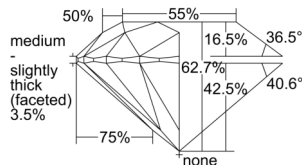

GIA®

FACSIMILE

GIA REPORT 6502098358

Verify this report at GIA.edu

GIA NATURAL DIAMOND DOSSIER®

August 05, 2024
GIA Report Number 6502098358
Shape and Cutting Style ..... Round Brilliant
Measurements ..... 5.94 - 5.98 x 3.74 mm

GRADING RESULTS

Carat Weight ..... 0.82 carat
Color Grade ..... E
Clarity Grade S11
Cut Grade ..... Excellent

ADDITIONAL GRADING INFORMATION

Polish ..... Excellent
Symmetry ..... Excellent
Fluorescence ..... None
Clarity Characteristics..... Cloud, Crystal, Feather
Inscription(s): GIA 6502098358

PROPORTIONS

Profile to actual proportions

GRADING SCALES

GIA COLOR SCALE	GIA CLARITY SCALE	GIA CUT SCALE
D	FLAWLESS	EXCELLENT
E	INTERNALLY FLAWLESS	
F	VVS₁	VERY GOOD
G		
H	VS₁	GOOD
I		
J	VS₂	FAIR
K		
L	SI₁	POOR
M		
N	I₁	
O		
P	I₂	
Q		
R	I₃	
S		
T		
U		
V		
W		
X		
Y		
Z