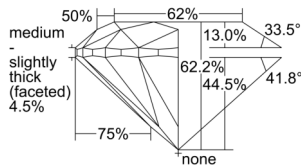

GIA®

FACSIMILE

GIA NATURAL DIAMOND DOSSIER®

August 13, 2024
GIA Report Number 6502122174
Shape and Cutting Style ..... Round Brilliant
Measurements ..... 5.89 - 5.93 x 3.68 mm

GRADING RESULTS

Carat Weight ..... 0.80 carat
Color Grade ..... F
Clarity Grade S11
Cut Grade ..... Excellent

ADDITIONAL GRADING INFORMATION

Polish ..... Excellent
Symmetry ..... Excellent
Fluorescence ..... None
Clarity Characteristics ..... Crystal
Inscription(s): GIA 6502122174

GIA REPORT 6502122174

Verify this report at GIA.edu

PROPORTIONS

Profile to actual proportions