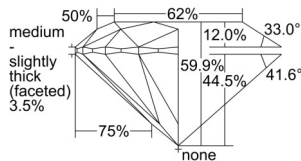

GIA®

FACSIMILE

GIA REPORT 6502124104

Verify this report at GIA.edu

GIA NATURAL DIAMOND DOSSIER®

August 12, 2024
GIA Report Number 6502124104
Shape and Cutting Style ..... Round Brilliant
Measurements ..... 5.14 - 5.17 x 3.09 mm

GRADING RESULTS

Carat Weight ..... 0.50 carat
Color Grade ..... K
Clarity Grade S11
Cut Grade ..... Excellent

ADDITIONAL GRADING INFORMATION

Polish ..... Excellent
Symmetry ..... Excellent
Fluorescence ..... None
Clarity Characteristics ..... Feather
Inscription(s): GIA 6502124104

PROPORTIONS

Profile to actual proportions

GRADING SCALES

GIA COLOR SCALE	GIA CLARITY SCALE	GIA CUT SCALE	
D	FLAWLESS	EXCELLENT	
E	INTERNALLY FLAWLESS		
F		VVS₁	VERY GOOD
G	VVS₂		
H	VS₁	GOOD	
I	VS₂		
J	S1₁	FAIR	
K	S1₂		
L	I₁	POOR	
M	I₂		
N	I₃		
O			
P			
Q			
R			
S			
T			
U			
V			
W			
X			
Y			
Z