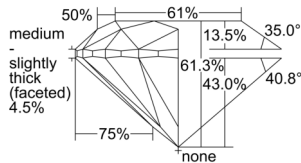

GIA®

FACSIMILE

GIA REPORT 6502125426

Verify this report at GIA.edu

GIA NATURAL DIAMOND DOSSIER®

August 12, 2024
GIA Report Number 6502125426
Shape and Cutting Style ..... Round Brilliant
Measurements ..... 5.67 - 5.69 x 3.48 mm

GRADING RESULTS

Carat Weight ..... 0.70 carat
Color Grade ..... M
Clarity Grade VS2
Cut Grade ..... Excellent

ADDITIONAL GRADING INFORMATION

Polish ..... Excellent
Symmetry ..... Excellent
Fluorescence ..... Faint
Clarity Characteristics ..... Crystal
Inscription(s): GIA 6502125426

PROPORTIONS

Profile to actual proportions

GRADING SCALES

GIA COLOR SCALE

COLOURESS	D
	E
	F
	G
	H
	I
	J
NEAR COLOURESS	K
	L
FAIN	M
	N
	O
	P
VERY FAINT	Q
	R
	S
	T
	U
	V
	W
	X
	Y
LIGHT	Z

GIA CLARITY SCALE

FLAWLESS	VERY VERY SLIGHTLY INCLUDED	EXCELLENT	
			INTERNAL FLAWLESS
VVS₁	VERY SLIGHTLY INCLUDED	VERY GOOD	
			VVS₂
VS₁	SLIGHTLY INCLUDED	GOOD	
			VS₂
SI₁	INCLUDED	FAIR	
			SI₂
POOR	I₁		
	I₂		
	I₃		

GIA CUT SCALE

EXCELLENT
VERY GOOD
GOOD
FAIR
POOR