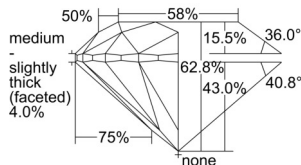

GIA®

FACSIMILE

GIA REPORT 6502125785

Verify this report at GIA.edu

GIA NATURAL DIAMOND DOSSIER®

August 12, 2024
GIA Report Number 6502125785
Shape and Cutting Style ..... Round Brilliant
Measurements ..... 5.59 - 5.65 x 3.53 mm

GRADING RESULTS

Carat Weight ..... 0.70 carat
Color Grade L
Clarity Grade S11
Cut Grade ..... Excellent

ADDITIONAL GRADING INFORMATION

Polish ..... Excellent
Symmetry ..... Very Good
Fluorescence ..... Faint
Clarity Characteristics..... Cloud, Crystal, Feather, Knot
Inscription(s): GIA 6502125785

PROPORTIONS

Profile to actual proportions

GRADING SCALES

GIA COLOR SCALE	GIA CLARITY SCALE	GIA CUT SCALE	
D	FLAWLESS	EXCELLENT	
E	INTERNALLY FLAWLESS		
F		VVS₁	VERY GOOD
G	VVS₂		
H	VS₁	GOOD	
I	VS₂		
J	S1₁	FAIR	
K	S1₂		
L	I₁	POOR	
M	I₂		
N	I₃		
O			
P			
Q			
R			
S			
T			
U			
V			
W			
X			
Y			
Z