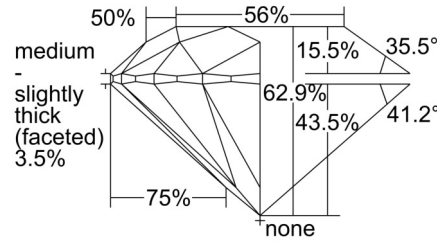

GIA NATURAL DIAMOND GRADING REPORT

August 20, 2024  
 GIA Report Number ..... 6502220085  
 Shape and Cutting Style ..... Round Brilliant  
 Measurements ..... 6.35 - 6.38 x 4.00 mm

GRADING RESULTS

Carat Weight ..... 1.00 carat  
 Color Grade ..... F  
 Clarity Grade ..... VS1  
 Cut Grade ..... Excellent

PROPORTIONS

Profile to actual proportions

CLARITY CHARACTERISTICS

KEY TO SYMBOLS\*

-  Cloud
-  Needle

\* Red symbols denote internal characteristics (inclusions). Green or black symbols denote external characteristics (blemishes). Diagram is an approximate representation of the diamond, and symbols shown indicate type, position, and approximate size of clarity characteristics. All clarity characteristics may not be shown. Details of finish are not shown.