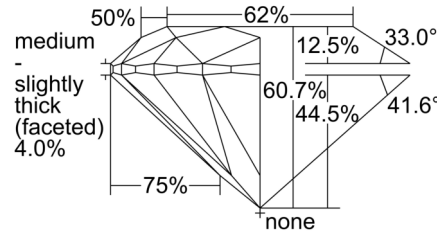

GIA NATURAL DIAMOND GRADING REPORT

August 21, 2024
 GIA Report Number 6502222981
 Shape and Cutting Style Round Brilliant
 Measurements 6.43 - 6.46 x 3.91 mm

GRADING RESULTS

Carat Weight 1.00 carat
 Color Grade G
 Clarity Grade SI1
 Cut Grade Excellent

ADDITIONAL GRADING INFORMATION

Polish Excellent
 Symmetry Excellent
 Fluorescence None
 Inscription(s): GIA 6502222981

PROPORTIONS

Profile to actual proportions

CLARITY CHARACTERISTICS

KEY TO SYMBOLS*

- Feather
- Pinpoint
- Natural

* Red symbols denote internal characteristics (inclusions). Green or black symbols denote external characteristics (blemishes). Diagram is an approximate representation of the diamond, and symbols shown indicate type, position, and approximate size of clarity characteristics. All clarity characteristics may not be shown. Details of finish are not shown.