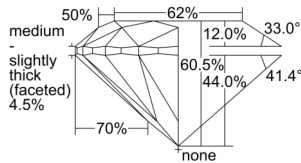

GIA®

FACSIMILE

GIA REPORT 6502223860

Verify this report at GIA.edu

GIA NATURAL DIAMOND DOSSIER®

August 20, 2024
GIA Report Number 6502223860
Shape and Cutting Style ..... Round Brilliant
Measurements ..... 5.69 - 5.72 x 3.45 mm

GRADING RESULTS

Carat Weight ..... 0.70 carat
Color Grade ..... E
Clarity Grade VS1
Cut Grade ..... Excellent

ADDITIONAL GRADING INFORMATION

Polish ..... Excellent
Symmetry ..... Excellent
Fluorescence ..... Strong Blue
Clarity Characteristics..... Crystal, Indented Natural, Pinpoint
Inspection(s): GIA 6502223860

PROPORTIONS

Profile to actual proportions

GRADING SCALES

GIA COLOR SCALE	GIA CLARITY SCALE	GIA CUT SCALE
D	FLAWLESS	EXCELLENT
E	INTERNALLY FLAWLESS	
F	VVS₁	VERY GOOD
G		
H	VS₁	GOOD
I		
J	VS₂	FAIR
K		
L	SI₁	POOR
M		
N	I₁	
O		
P	I₂	
Q		
R	I₃	
S		
T		
U		
V		
W		
X		
Y		
Z