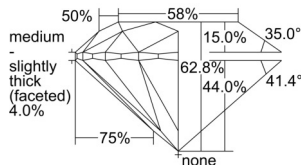

GIA®

FACSIMILE

GIA REPORT 6502230251

Verify this report at GIA.edu

GIA NATURAL DIAMOND DOSSIER®

August 20, 2024
GIA Report Number 6502230251
Shape and Cutting Style ..... Round Brilliant
Measurements ..... 5.91 - 5.94 x 3.72 mm

GRADING RESULTS

Carat Weight ..... 0.80 carat
Color Grade ..... F
Clarity Grade VS1
Cut Grade ..... Excellent

ADDITIONAL GRADING INFORMATION

Polish ..... Excellent
Symmetry ..... Excellent
Fluorescence ..... None
Clarity Characteristics..... Cloud, Crystal, Needle, Pinpoint
Inscription(s): GIA 6502230251

PROPORTIONS

Profile to actual proportions

GRADING SCALES

GIA COLOR SCALE	GIA CLARITY SCALE	GIA CUT SCALE	
D	FLAWLESS	EXCELLENT	
E	INTERNALLY FLAWLESS		
F		VVS₁	VERY GOOD
G	VVS₂		
H	VS₁	GOOD	
I	VS₂		
J	SI₁	FAIR	
K	SI₂		
L	I₁	POOR	
M			
N			
O	I₂		
P			
Q			
R	I₃		
S			
T			
U			
V			
W			
X			
Y			
Z