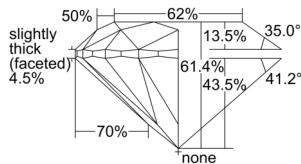

GIA®

FACSIMILE

GIA REPORT 6502230521

Verify this report at GIA.edu

GIA NATURAL DIAMOND DOSSIER®

August 22, 2024
GIA Report Number 6502230521
Shape and Cutting Style ..... Round Brilliant
Measurements ..... 5.66 - 5.68 x 3.48 mm

GRADING RESULTS

Carat Weight ..... 0.70 carat
Color Grade ..... M
Clarity Grade VVS1
Cut Grade ..... Excellent

ADDITIONAL GRADING INFORMATION

Polish ..... Excellent
Symmetry ..... Excellent
Fluorescence ..... Strong Blue
Clarity Characteristics ..... Pinpoint
Inscription(s): GIA 6502230521

PROPORTIONS

Profile to actual proportions

GRADING SCALES

GIA COLOR SCALE	GIA CLARITY SCALE	GIA CUT SCALE	
D	FLAWLESS	EXCELLENT	
E	INTERNALLY FLAWLESS		
F		VVS₁	VERY GOOD
G	VVS₂		
H	VS₁	GOOD	
I	VS₂		
J	SI₁	FAIR	
K	SI₂		
L	I₁	POOR	
M	I₂		
N	I₃		
O			
P			
Q			
R			
S			
T			
U			
V			
W			
X			
Y			
Z