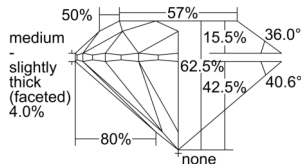

GIA®

FACSIMILE

GIA REPORT 6502231304

Verify this report at GIA.edu

GIA NATURAL DIAMOND DOSSIER®

August 21, 2024
GIA Report Number 6502231304
Shape and Cutting Style ..... Round Brilliant
Measurements ..... 5.62 - 5.66 x 3.53 mm

GRADING RESULTS

Carat Weight ..... 0.70 carat
Color Grade L
Clarity Grade VS2
Cut Grade ..... Excellent

ADDITIONAL GRADING INFORMATION

Polish ..... Excellent
Symmetry ..... Excellent
Fluorescence ..... Faint
Clarity Characteristics..... Cloud, Crystal, Feather
Inscription(s): GIA 6502231304

PROPORTIONS

Profile to actual proportions

GRADING SCALES

GIA COLOR SCALE	GIA CLARITY SCALE	GIA CUT SCALE	
D	FLAWLESS	EXCELLENT	
E	INTERNALLY FLAWLESS		
F		VVS₁	VERY GOOD
G	VVS₂		
H	VS₁	GOOD	
I	VS₂		
J	SI₁	FAIR	
K	SI₂		
L	I₁	POOR	
M	I₂		
N	I₃		
O			
P			
Q			
R			
S			
T			
U			
V			
W			
X			
Y			
Z