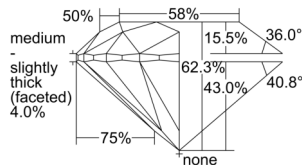

GIA®

FACSIMILE

GIA REPORT 6502249585

Verify this report at GIA.edu

GIA NATURAL DIAMOND DOSSIER®

August 22, 2024
GIA Report Number 6502249585
Shape and Cutting Style ..... Round Brilliant
Measurements ..... 5.89 - 5.92 x 3.67 mm

GRADING RESULTS

Carat Weight ..... 0.80 carat
Color Grade ..... N
Clarity Grade VS1
Cut Grade ..... Excellent

ADDITIONAL GRADING INFORMATION

Polish ..... Excellent
Symmetry ..... Excellent
Fluorescence ..... Strong Blue
Clarity Characteristics..... Crystal, Cloud, Needle, Pinpoint
Inscription(s): GIA 6502249585

PROPORTIONS

Profile to actual proportions

GRADING SCALES

GIA COLOR SCALE		GIA CLARITY SCALE		GIA CUT SCALE		
COLORLESS	D	VERY VERY SLIGHTLY INCLUDED	FLAWLESS	EXCELLENT		
	E		INTERNALLY FLAWLESS			
	F		VVS₁			
	G		VVS₂			
	NEAR COLORLESS	H	VERY SLIGHTLY INCLUDED	VS₁	VERY GOOD	
		I		VS₂		
		FAINT	J	SLIGHTLY INCLUDED	SI₁	FAIR
			K		SI₂	
	L		I₁			
	VERY LIGHT		M	INCLUDED	I₂	POOR
N			I₃			
O						
P						
LIGHT	Q					
	R					
	S					
	T					
	U					
	V					
	W					
	X					
	Y					
	Z