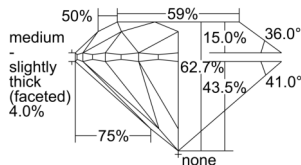

GIA®

FACSIMILE

GIA REPORT 6502251917

Verify this report at GIA.edu

GIA NATURAL DIAMOND DOSSIER®

August 22, 2024
GIA Report Number 6502251917
Shape and Cutting Style ..... Round Brilliant
Measurements ..... 5.75 - 5.78 x 3.61 mm

GRADING RESULTS

Carat Weight ..... 0.75 carat
Color Grade L
Clarity Grade VS1
Cut Grade ..... Excellent

ADDITIONAL GRADING INFORMATION

Polish ..... Excellent
Symmetry ..... Excellent
Fluorescence ..... Strong Blue
Clarity Characteristics..... Cloud, Crystal, Pinpoint, Needle
Inscription(s): GIA 6502251917

PROPORTIONS

Profile to actual proportions

GRADING SCALES

GIA COLOR SCALE	GIA CLARITY SCALE	GIA CUT SCALE	
D	FLAWLESS	EXCELLENT	
E	INTERNALLY FLAWLESS		
F		VVS₁	VERY GOOD
G	VVS₂		
H	VS₁	GOOD	
I	VS₂		
J	SI₁	FAIR	
K	SI₂		
L	I₁	POOR	
M	I₂		
N	I₃		
O			
P			
Q			
R			
S			
T			
U			
V			
W			
X			
Y			
Z