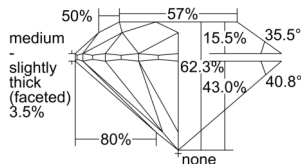

GIA®

FACSIMILE

GIA REPORT 6502262714

Verify this report at GIA.edu

GIA NATURAL DIAMOND DOSSIER®

August 26, 2024
GIA Report Number 6502262714
Shape and Cutting Style ..... Round Brilliant
Measurements ..... 5.73 - 5.76 x 3.58 mm

GRADING RESULTS

Carat Weight ..... 0.73 carat
Color Grade ..... G
Clarity Grade VS1
Cut Grade ..... Excellent

ADDITIONAL GRADING INFORMATION

Polish ..... Excellent
Symmetry ..... Excellent
Fluorescence ..... None
Clarity Characteristics ..... Cloud
Inscription(s): GIA 6502262714

PROPORTIONS

Profile to actual proportions

GRADING SCALES

GIA COLOR SCALE	GIA CLARITY SCALE	GIA CUT SCALE	
D	FLAWLESS	EXCELLENT	
E	INTERNALLY FLAWLESS		
F		VVS₁	VERY GOOD
G	VVS₂		
H	VS₁	GOOD	
I	VS₂		
J	SI₁	FAIR	
K	SI₂		
L	I₁	POOR	
M			
N			
O	I₂		
P			
Q			
R	I₃		
S			
T			
U			
V			
W			
X			
Y			
Z