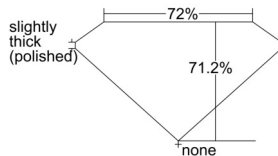

GIA®

FACSIMILE

GIA REPORT 6502319689

Verify this report at GIA.edu

GIA NATURAL DIAMOND DOSSIER®

August 30, 2024
GIA Report Number 6502319689
Shape and Cutting Style ..... Square Modified Brilliant
Measurements ..... 4.60 x 4.49 x 3.20 mm

GRADING RESULTS

Carat Weight ..... 0.50 carat
Color Grade I
Clarity Grade VS1

ADDITIONAL GRADING INFORMATION

Polish ..... Excellent
Symmetry ..... Very Good
Fluorescence ..... Faint
Clarity Characteristics..... Crystal, Feather
Inscription(s): GIA 6502319689

PROPORTIONS

Profile not to actual proportions

GRADING SCALES

GIA COLOR SCALE		GIA CLARITY SCALE			
COLORLESS	D	VERY VERY SLIGHTLY INCLUDED	FLAWLESS		
	E		INTERNALLY FLAWLESS		
	F	VERY SLIGHTLY INCLUDED	VS₁		
	G		VS₂		
	H		VS₁		
	NEAR COLORLESS	I	SLIGHTLY INCLUDED	VS₂	
		J		SI₁	
		FAINT	K	INCLUDED	SI₂
			L		I₁
			M		I₂
VERY LIGHT	N	LIGHT	I₃		
	O				
	P				
	Q				
	R