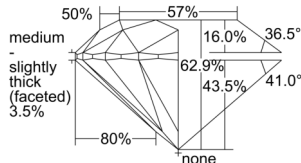

GIA®

FACSIMILE

GIA REPORT 6502375256

Verify this report at GIA.edu

GIA NATURAL DIAMOND DOSSIER®

September 09, 2024
GIA Report Number 6502375256
Shape and Cutting Style ..... Round Brilliant
Measurements ..... 5.89 - 5.92 x 3.71 mm

GRADING RESULTS

Carat Weight ..... 0.80 carat
Color Grade ..... J
Clarity Grade VS2
Cut Grade ..... Excellent

ADDITIONAL GRADING INFORMATION

Polish ..... Excellent
Symmetry ..... Excellent
Fluorescence ..... None
Clarity Characteristics ..... Cloud
Inscription(s): GIA 6502375256

PROPORTIONS

Profile to actual proportions

GRADING SCALES

GIA COLOR SCALE	GIA CLARITY SCALE	GIA CUT SCALE	
D	FLAWLESS	EXCELLENT	
E	INTERNALLY FLAWLESS		
F		VVS₁	VERY GOOD
G	VVS₂		
H	VS₁	GOOD	
I	VS₂		
J	SI₁	FAIR	
K	SI₂		
L	I₁	POOR	
M	I₂		
N	I₃		
O			
P			
Q			
R			
S			
T			
U			
V			
W			
X			
Y			
Z