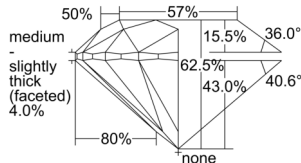

GIA®

FACSIMILE

GIA REPORT 6502467534

Verify this report at GIA.edu

GIA NATURAL DIAMOND DOSSIER®

September 23, 2024
GIA Report Number 6502467534
Shape and Cutting Style ..... Round Brilliant
Measurements ..... 5.85 - 5.87 x 3.66 mm

GRADING RESULTS

Carat Weight ..... 0.78 carat
Color Grade ..... G
Clarity Grade VS2
Cut Grade ..... Excellent

ADDITIONAL GRADING INFORMATION

Polish ..... Excellent
Symmetry ..... Excellent
Fluorescence ..... None
Clarity Characteristics ..... Crystal, Cloud
Inscription(s): GIA 6502467534

PROPORTIONS

Profile to actual proportions

GRADING SCALES

GIA COLOR SCALE	GIA CLARITY SCALE	GIA CUT SCALE	
D	FLAWLESS	EXCELLENT	
E	INTERNALLY FLAWLESS		
F		VVS₁	VERY GOOD
G	VVS₂		
H	VS₁	GOOD	
I	VS₂		
J	SI₁	FAIR	
K	SI₂		
L	I₁	POOR	
M	I₂		
N	I₃		
O			
P			
Q			
R			
S			
T			
U			
V			
W			
X			
Y			
Z