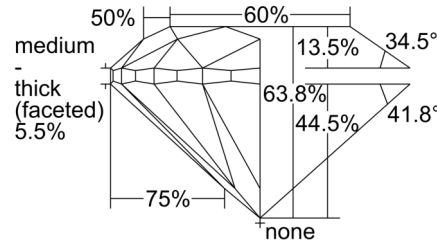

GIA NATURAL DIAMOND GRADING REPORT

September 27, 2024

GIA Report Number 6502489128

Shape and Cutting Style Round Brilliant

Measurements 6.28 - 6.34 x 4.03 mm

GRADING RESULTS

Carat Weight 1.02 carat

Color Grade I

Clarity Grade SI2

Cut Grade Very Good

ADDITIONAL GRADING INFORMATION

Polish Very Good

Symmetry Very Good

Fluorescence None

Inscription(s): GIA 6502489128

Comments: Additional twinning wisps, clouds, pinpoints and surface graining are not shown.

PROPORTIONS

Profile to actual proportions

CLARITY CHARACTERISTICS

KEY TO SYMBOLS*

- Twinning Wisp
- Knot
- Feather
- Crystal
- Cavity
- Needle
- Indented Natural

* Red symbols denote internal characteristics (inclusions). Green or black symbols denote external characteristics (blemishes). Diagram is an approximate representation of the diamond, and symbols shown indicate type, position, and approximate size of clarity characteristics. All clarity characteristics may not be shown. Details of finish are not shown.