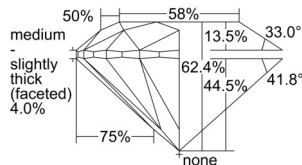

GIA®

FACSIMILE

GIA REPORT 6502521158

Verify this report at GIA.edu

GIA NATURAL DIAMOND DOSSIER®

October 02, 2024
GIA Report Number 6502521158
Shape and Cutting Style ..... Round Brilliant
Measurements ..... 5.37 - 5.41 x 3.36 mm

GRADING RESULTS

Carat Weight ..... 0.60 carat
Color Grade ..... K
Clarity Grade VVS2
Cut Grade ..... Excellent

ADDITIONAL GRADING INFORMATION

Polish ..... Excellent
Symmetry ..... Excellent
Fluorescence ..... Faint
Clarity Characteristics..... Pinpoint, Indented Natural
Inscription(s): GIA 6502521158

PROPORTIONS

Profile to actual proportions

GRADING SCALES

GIA COLOR SCALE	GIA CLARITY SCALE	GIA CUT SCALE	
D	FLAWLESS	EXCELLENT	
E	INTERNALLY FLAWLESS		
F		VVS₁	VERY GOOD
G	VVS₂		
H	VS₁	GOOD	
I	VS₂		
J	SI₁	FAIR	
K	SI₂		
L	I₁	POOR	
M	I₂		
N	I₃		
O			
P			
Q			
R			
S			
T			
U			
V			
W			
X			
Y			
Z