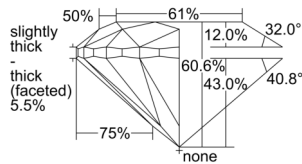

GIA®

FACSIMILE

GIA REPORT 6502581054

Verify this report at GIA.edu

GIA NATURAL DIAMOND DOSSIER®

October 04, 2024
GIA Report Number 6502581054
Shape and Cutting Style ..... Round Brilliant
Measurements ..... 4.28 - 4.34 x 2.61 mm

GRADING RESULTS

Carat Weight ..... 0.30 carat
Color Grade ..... J
Clarity Grade S11
Cut Grade ..... Very Good

ADDITIONAL GRADING INFORMATION

Polish ..... Excellent
Symmetry ..... Very Good
Fluorescence ..... None
Clarity Characteristics ..... Crystal
Inscription(s): GIA 6502581054

PROPORTIONS

Profile to actual proportions

GRADING SCALES

GIA COLOR SCALE	GIA CLARITY SCALE	GIA CUT SCALE	
D	FLAWLESS	EXCELLENT	
E	INTERNALLY FLAWLESS		
F		VVS₁	VERY GOOD
G	VVS₂		
H	VS₁	GOOD	
I	VS₂		
J	S1₁	FAIR	
K	S1₂		
L	I₁	POOR	
M	I₂		
N	I₃		
O			
P			
Q			
R			
S			
T			
U			
V			
W			
X			
Y			
Z