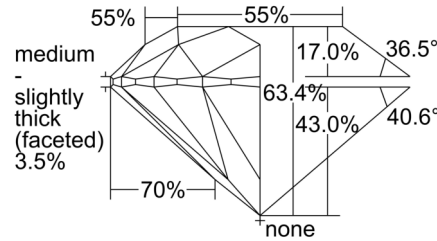

GIA NATURAL DIAMOND GRADING REPORT

 October 10, 2024
 GIA Report Number **6502595059**
 Shape and Cutting Style **Round Brilliant**
 Measurements **6.31 - 6.36 x 4.02 mm**
GRADING RESULTS

 Carat Weight **1.00 carat**
 Color Grade **D**
 Clarity Grade **VS2**
 Cut Grade **Excellent**
ADDITIONAL GRADING INFORMATION

 Polish **Excellent**
 Symmetry **Very Good**
 Fluorescence **Strong Blue**
 Inscription(s): **GIA 6502595059**
Comments: Pinpoints are not shown. Surface graining is not shown.

PROPORTIONS

Profile to actual proportions

CLARITY CHARACTERISTICS

KEY TO SYMBOLS*

- Crystal ▲ Natural
- ~ Feather
- ∖ Needle
- ⌞ Indented Natural

* Red symbols denote internal characteristics (inclusions). Green or black symbols denote external characteristics (blemishes). Diagram is an approximate representation of the diamond, and symbols shown indicate type, position, and approximate size of clarity characteristics. All clarity characteristics may not be shown. Details of finish are not shown.