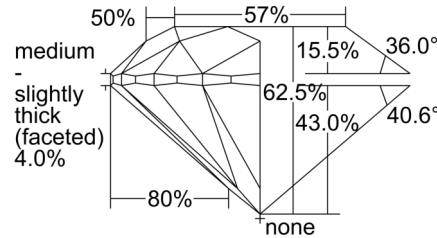

GIA REPORT
6502595063

Verify this report at GIA.edu

FACSIMILE

This is a digital representation of the original GIA Report. This representation might not be accepted in lieu of the original GIA Report in certain circumstances. The original GIA Report includes certain security features which are not reproducible on this facsimile.

GIA NATURAL DIAMOND GRADING REPORT

October 11, 2024
GIA Report Number 6502595063
Shape and Cutting Style ..... Round Brilliant
Measurements ..... 6.76 - 6.79 x 4.23 mm

GRADING RESULTS

Carat Weight ..... 1.21 carat
Color Grade ..... G
Clarity Grade VS1
Cut Grade ..... Excellent

ADDITIONAL GRADING INFORMATION

Polish ..... Excellent
Symmetry ..... Excellent
Fluorescence ..... None
Inscription(s): GIA 6502595063

Comments: Additional clouds are not shown. Pinpoints are not shown.

PROPORTIONS

Profile to actual proportions