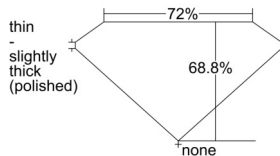

GIA®

FACSIMILE

GIA REPORT 6502606831

Verify this report at GIA.edu

GIA NATURAL DIAMOND DOSSIER®

October 09, 2024
GIA Report Number 6502606831
Shape and Cutting Style ..... Square Modified Brilliant
Measurements ..... 4.35 x 4.20 x 2.89 mm

GRADING RESULTS

Carat Weight ..... 0.40 carat
Color Grade ..... D
Clarity Grade VVS2

ADDITIONAL GRADING INFORMATION

Polish ..... Excellent
Symmetry ..... Very Good
Fluorescence ..... None
Clarity Characteristics..... Needle, Pinpoint, Feather, Cloud
Inscription(s): GIA 6502606831

PROPORTIONS

Profile not to actual proportions

GRADING SCALES

GIA COLOR SCALE		GIA CLARITY SCALE		
NEAR COLORLESS	D	VERY VERY SLIGHTLY INCLUDED	FLAWLESS	
	E		INTERNALLY FLAWLESS	
	F	VERY SLIGHTLY INCLUDED	VVS₁	
	G		VVS₂	
	H		VS₁	
	FAINT	I	SLIGHTLY INCLUDED	VS₂
		J		SI₁
		K	INCLUDED	SI₂
		L		I₁
		M		I₂
LIGHT	N		I₃	
	O			
	P			
	Q			
	R