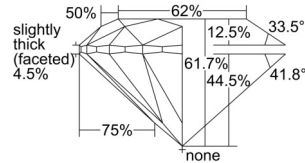

GIA®

FACSIMILE

GIA REPORT 6502631416

Verify this report at GIA.edu

GIA NATURAL DIAMOND DOSSIER®

October 14, 2024
GIA Report Number 6502631416
Shape and Cutting Style ..... Round Brilliant
Measurements ..... 5.66 - 5.68 x 3.50 mm

GRADING RESULTS

Carat Weight ..... 0.70 carat
Color Grade ..... K
Clarity Grade VVS2
Cut Grade ..... Excellent

ADDITIONAL GRADING INFORMATION

Polish ..... Excellent
Symmetry ..... Excellent
Fluorescence ..... Strong Blue
Clarity Characteristics.. **Needle, Cloud, Pinpoint, Indented Natural**
Inscription(s): GIA 6502631416

PROPORTIONS

Profile to actual proportions

GRADING SCALES

GIA COLOR SCALE	GIA CLARITY SCALE	GIA CUT SCALE	
D	FLAWLESS	EXCELLENT	
E	INTERNALLY FLAWLESS		
F		VVS₁	VERY GOOD
G	VVS₂		
H	VS₁	GOOD	
I	VS₂		
J	SI₁	FAIR	
K	SI₂		
L	I₁	POOR	
M	I₂		
N	I₃		
O			
P			
Q			
R			
S			
T			
U			
V			
W			
X			
Y			
Z