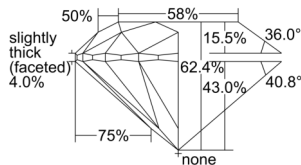

GIA®

FACSIMILE

GIA REPORT 6502635599

Verify this report at GIA.edu

GIA NATURAL DIAMOND DOSSIER®

October 17, 2024
GIA Report Number 6502635599
Shape and Cutting Style ..... Round Brilliant
Measurements ..... 5.36 - 5.39 x 3.35 mm

GRADING RESULTS

Carat Weight ..... 0.60 carat
Color Grade ..... H
Clarity Grade S11
Cut Grade ..... Excellent

ADDITIONAL GRADING INFORMATION

Polish ..... Excellent
Symmetry ..... Excellent
Fluorescence ..... Medium Blue
Clarity Characteristics ..... Crystal, Cloud
Inscription(s): GIA 6502635599

PROPORTIONS

Profile to actual proportions