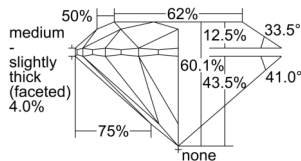

GIA®

FACSIMILE

GIA REPORT 6502703231

Verify this report at gia.edu

GIA NATURAL DIAMOND DOSSIER®

October 22, 2024
GIA Report Number **6502703231**
Shape and Cutting Style ..... **Round Brilliant**
Measurements ..... **5.71 - 5.74 x 3.44 mm**

GRADING RESULTS

Carat Weight ..... **0.70 carat**
Color Grade ..... **H**
Clarity Grade **VVS2**
Cut Grade ..... **Excellent**

ADDITIONAL GRADING INFORMATION

Polish ..... **Excellent**
Symmetry ..... **Excellent**
Fluorescence ..... **None**
Clarity Characteristics ..... **Feather**
Inscription(s): **GIA 6502703231**

PROPORTIONS

Profile to actual proportions

GRADING SCALES

GIA COLOR SCALE	GIA CLARITY SCALE	GIA CUT SCALE	
D	FLAWLESS	EXCELLENT	
E	INTERNALLY FLAWLESS		
F		VVS₁	VERY GOOD
G	VVS₂		
H	VS₁	GOOD	
I	VS₂		
J	SI₁	FAIR	
K	SI₂		
L	I₁	POOR	
M	I₂		
N	I₃		
O			
P			
Q			
R			
S			
T			
U			
V			
W			
X			
Y			
Z