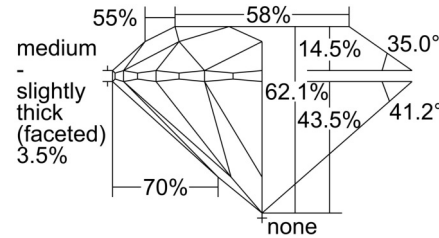

### GRADING RESULTS

Carat Weight ..... 1.00 carat

Color Grade ..... K

Clarity Grade ..... VVS1

Cut Grade ..... Excellent

### PROPORTIONS

Profile to actual proportions

### CLARITY CHARACTERISTICS

#### KEY TO SYMBOLS\*

- Pinpoint
- ☉ Cloud
- ↘ Needle

\* Red symbols denote internal characteristics (inclusions). Green or black symbols denote external characteristics (blemishes). Diagram is an approximate representation of the diamond, and symbols shown indicate type, position, and approximate size of clarity characteristics. All clarity characteristics may not be shown. Details of finish are not shown.