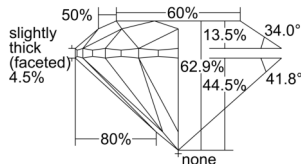

GIA®

FACSIMILE

GIA NATURAL DIAMOND DOSSIER®

August 08, 2024
GIA Report Number 6505137322
Shape and Cutting Style ..... Round Brilliant
Measurements ..... 5.74 - 5.79 x 3.62 mm

GRADING RESULTS

Carat Weight ..... 0.75 carat
Color Grade ..... G
Clarity Grade VVS1
Cut Grade ..... Excellent

ADDITIONAL GRADING INFORMATION

Polish ..... Excellent
Symmetry ..... Excellent
Fluorescence ..... None
Clarity Characteristics ..... Cloud, Feather
Inscription(s): GIA 6505137322

GIA REPORT 6505137322

Verify this report at GIA.edu

PROPORTIONS

Profile to actual proportions