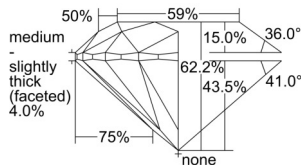

GIA®

FACSIMILE

GIA REPORT 6505230210

Verify this report at GIA.edu

GIA NATURAL DIAMOND DOSSIER®

August 20, 2024
GIA Report Number 6505230210
Shape and Cutting Style ..... Round Brilliant
Measurements ..... 5.89 - 5.93 x 3.68 mm

GRADING RESULTS

Carat Weight ..... 0.80 carat
Color Grade ..... G
Clarity Grade VS1
Cut Grade ..... Excellent

ADDITIONAL GRADING INFORMATION

Polish ..... Excellent
Symmetry ..... Excellent
Fluorescence ..... None
Clarity Characteristics..... Cloud, Crystal, Pinpoint, Needle
Inscription(s): GIA 6505230210

PROPORTIONS

Profile to actual proportions

GRADING SCALES

GIA COLOR SCALE		GIA CLARITY SCALE		GIA CUT SCALE
COLORLESS	D	FLAWLESS	VERY VERY SLIGHTLY INCLUDED	EXCELLENT
	E			
	F	INTERNALLY FLAWLESS		
	G			
	H	VVS₁		VERY GOOD
	I	VVS₂		
	J	VS₁		GOOD
	K			
	L	VS₂		
	M			
N	SI₁	FAIR		
O				
P	SI₂			
Q				
R	I₁	POOR		
S				
T	I₂			
U				
V	I₃			
W				
X				
Y				
Z