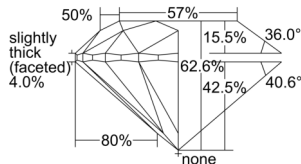

GIA®

FACSIMILE

GIA REPORT 6505236463

Verify this report at GIA.edu

GIA NATURAL DIAMOND DOSSIER®

August 21, 2024
GIA Report Number 6505236463
Shape and Cutting Style ..... Round Brilliant
Measurements ..... 5.83 - 5.86 x 3.66 mm

GRADING RESULTS

Carat Weight ..... 0.78 carat
Color Grade ..... K
Clarity Grade VS1
Cut Grade ..... Excellent

ADDITIONAL GRADING INFORMATION

Polish ..... Excellent
Symmetry ..... Excellent
Fluorescence ..... Faint
Clarity Characteristics..... Cloud, Crystal, Needle, Pinpoint
Inscription(s): GIA 6505236463

PROPORTIONS

Profile to actual proportions

GRADING SCALES

GIA COLOR SCALE	GIA CLARITY SCALE	GIA CUT SCALE	
D	FLAWLESS	EXCELLENT	
E	INTERNALLY FLAWLESS		
F		VVS₁	VERY GOOD
G	VVS₂		
H	VS₁	GOOD	
I	VS₂		
J	SI₁	FAIR	
K	SI₂		
L	I₁	POOR	
M	I₂		
N	I₃		
O			
P			
Q			
R			
S			
T			
U			
V			
W			
X			
Y			
Z