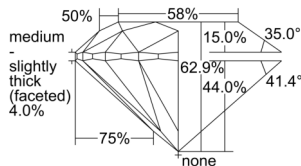

GIA®

FACSIMILE

GIA REPORT 6505251761

Verify this report at GIA.edu

GIA NATURAL DIAMOND DOSSIER®

August 22, 2024
GIA Report Number 6505251761
Shape and Cutting Style ..... Round Brilliant
Measurements ..... 5.03 - 5.06 x 3.18 mm

GRADING RESULTS

Carat Weight ..... 0.50 carat
Color Grade ..... K
Clarity Grade VVS2
Cut Grade ..... Excellent

ADDITIONAL GRADING INFORMATION

Polish ..... Excellent
Symmetry ..... Excellent
Fluorescence ..... Medium Blue
Clarity Characteristics..... Needle, Pinpoint
Inscription(s): GIA 6505251761

PROPORTIONS

Profile to actual proportions

GRADING SCALES

GIA COLOR SCALE	GIA CLARITY SCALE	GIA CUT SCALE	
D	FLAWLESS	EXCELLENT	
E	INTERNALLY FLAWLESS		
F		VVS₁	VERY GOOD
G	VVS₂		
H	VS₁	GOOD	
I	VS₂		
J	SI₁	FAIR	
K	SI₂		
L	I₁	POOR	
M			
N			
O	I₂		
P			
Q	I₃		
R			
S			
T			
U			
V			
W			
X			
Y			
Z