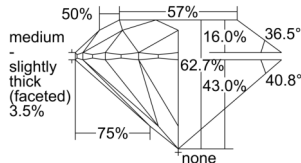

GIA®

FACSIMILE

GIA NATURAL DIAMOND DOSSIER®

September 03, 2024
GIA Report Number 6505327557
Shape and Cutting Style ..... Round Brilliant
Measurements ..... 5.89 - 5.92 x 3.70 mm

GRADING RESULTS

Carat Weight ..... 0.80 carat
Color Grade ..... F
Clarity Grade VS1
Cut Grade ..... Excellent

ADDITIONAL GRADING INFORMATION

Polish ..... Excellent
Symmetry ..... Excellent
Fluorescence ..... None
Clarity Characteristics ..... Cloud
Inscription(s): GIA 6505327557

GIA REPORT 6505327557

Verify this report at GIA.edu

PROPORTIONS

Profile to actual proportions

GRADING SCALES

GIA COLOR SCALE	GIA CLARITY SCALE	GIA CUT SCALE	
D	FLAWLESS	EXCELLENT	
E	INTERNALLY FLAWLESS		
F		VVS₁	VERY GOOD
G	VVS₂		
H	VS₁	GOOD	
I	VS₂		
J	SI₁	FAIR	
K	SI₂		
L	I₁	POOR	
M			
N			
O	I₂		
P			
Q			
R	I₃		
S			
T			
U			
V			
W			
X			
Y			
Z