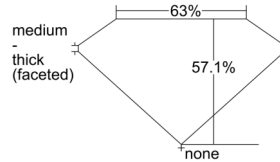

GIA®

FACSIMILE

GIA REPORT 6505328709

Verify this report at GIA.edu

GIA NATURAL DIAMOND DOSSIER®

September 03, 2024
GIA Report Number 6505328709
Shape and Cutting Style ..... Pear Brilliant
Measurements ..... 8.49 x 5.01 x 2.86 mm

GRADING RESULTS

Carat Weight ..... 0.70 carat
Color Grade L
Clarity Grade VVS1

ADDITIONAL GRADING INFORMATION

Polish ..... Excellent
Symmetry ..... Very Good
Fluorescence ..... Faint
Clarity Characteristics ..... Chip
Inscription(s): GIA 6505328709

PROPORTIONS

Profile not to actual proportions

GRADING SCALES

GIA COLOR SCALE		GIA CLARITY SCALE			
COLORLESS	D	VERY VERY SLIGHTLY INCLUDED	FLAWLESS		
	E		INTERNALLY FLAWLESS		
	F	VERY SLIGHTLY INCLUDED	VVS₁		
	G		VVS₂		
	H		VS₁		
	NEAR COLORLESS	I	SLIGHTLY INCLUDED	VS₂	
		J		SI₁	
		FAINT	K	INCLUDED	SI₂
			L		I₁
			M		I₂
VERT LIGHT	N		INCLUDED	I₃	
	O				
	P				
	Q				
	LIGHT		R		
		S			
		T			
U					
V					
W					
X					
Y					
Z