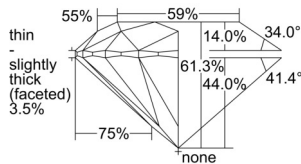

GIA®

FACSIMILE

GIA REPORT 6505397343

Verify this report at GIA.edu

GIA NATURAL DIAMOND DOSSIER®

September 11, 2024
GIA Report Number 6505397343
Shape and Cutting Style ..... Round Brilliant
Measurements ..... 5.71 - 5.74 x 3.51 mm

GRADING RESULTS

Carat Weight ..... 0.70 carat
Color Grade L
Clarity Grade VVS2
Cut Grade ..... Excellent

ADDITIONAL GRADING INFORMATION

Polish ..... Excellent
Symmetry ..... Excellent
Fluorescence ..... Medium Blue
Clarity Characteristics ..... Feather, Pinpoint
Inscription(s): GIA 6505397343

PROPORTIONS

Profile to actual proportions

GRADING SCALES

GIA COLOR SCALE	GIA CLARITY SCALE	GIA CUT SCALE	
D	FLAWLESS	EXCELLENT	
E	INTERNALLY FLAWLESS		
F		VVS₁	VERY GOOD
G	VVS₂		
H	VS₁	GOOD	
I	VS₂		
J	SI₁	FAIR	
K	SI₂		
L	I₁	POOR	
M	I₂		
N	I₃		
O			
P			
Q			
R			
S			
T			
U			
V			
W			
X			
Y			
Z