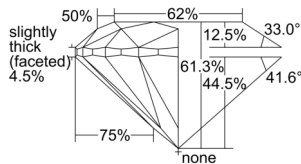

GIA®

FACSIMILE

GIA REPORT 6505477004

Verify this report at GIA.edu

GIA NATURAL DIAMOND DOSSIER®

September 24, 2024
GIA Report Number 6505477004
Shape and Cutting Style ..... Round Brilliant
Measurements ..... 5.67 - 5.71 x 3.49 mm

GRADING RESULTS

Carat Weight ..... 0.70 carat
Color Grade ..... J
Clarity Grade SI2
Cut Grade ..... Excellent

ADDITIONAL GRADING INFORMATION

Polish ..... Excellent
Symmetry ..... Excellent
Fluorescence ..... Medium Blue
Clarity Characteristics ..... Crystal, Feather
Inscription(s): GIA 6505477004

PROPORTIONS

Profile to actual proportions

GRADING SCALES

GIA COLOR SCALE	GIA CLARITY SCALE	GIA CUT SCALE	
D	FLAWLESS	EXCELLENT	
E	INTERNALLY FLAWLESS		
F		VVS₁	VERY GOOD
G	VVS₂		
H	VS₁	GOOD	
I	VS₂		
J	SI₁	FAIR	
K	SI₂		
L	I₁	POOR	
M	I₂		
N	I₃		
O			
P			
Q			
R			
S			
T			
U			
V			
W			
X			
Y			
Z