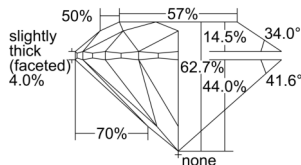

GIA®

FACSIMILE

GIA REPORT 6505477715

Verify this report at GIA.edu

GIA NATURAL DIAMOND DOSSIER®

September 23, 2024
GIA Report Number 6505477715
Shape and Cutting Style ..... Round Brilliant
Measurements ..... 5.90 - 5.92 x 3.71 mm

GRADING RESULTS

Carat Weight ..... 0.80 carat
Color Grade ..... M
Clarity Grade VS1
Cut Grade ..... Excellent

ADDITIONAL GRADING INFORMATION

Polish ..... Excellent
Symmetry ..... Excellent
Fluorescence ..... Faint
Clarity Characteristics.... Crystal, Cloud, Needle, Indented Natural
Inscription(s): GIA 6505477715

PROPORTIONS

Profile to actual proportions

GRADING SCALES

GIA COLOR SCALE	GIA CLARITY SCALE	GIA CUT SCALE	
D	FLAWLESS	EXCELLENT	
E	INTERNALLY FLAWLESS		
F		VVS₁	VERY GOOD
G	VVS₂		
H	VS₁	GOOD	
I	VS₂		
J	SI₁	FAIR	
K	SI₂		
L	I₁	POOR	
M	I₂		
N	I₃		
O			
P			
Q			
R			
S			
T			
U			
V			
W			
X			
Y			
Z