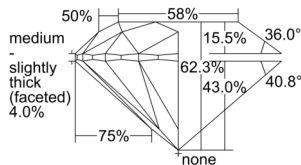

GIA®

FACSIMILE

GIA REPORT 6505486940

Verify this report at GIA.edu

GIA NATURAL DIAMOND DOSSIER®

September 24, 2024
GIA Report Number 6505486940
Shape and Cutting Style ..... Round Brilliant
Measurements ..... 5.67 - 5.68 x 3.54 mm

GRADING RESULTS

Carat Weight ..... 0.71 carat
Color Grade ..... N
Clarity Grade S11
Cut Grade ..... Excellent

ADDITIONAL GRADING INFORMATION

Polish ..... Excellent
Symmetry ..... Excellent
Fluorescence ..... Medium Blue
Clarity Characteristics ..... Crystal, Feather
Inscription(s): GIA 6505486940

PROPORTIONS

Profile to actual proportions

GRADING SCALES

GIA COLOR SCALE	GIA CLARITY SCALE	GIA CUT SCALE	
D	FLAWLESS	EXCELLENT	
E	INTERNALLY FLAWLESS		
F		VVS₁	VERY GOOD
G	VVS₂		
H	VS₁	GOOD	
I	VS₂		
J	S1₁	FAIR	
K	S1₂		
L	I₁	POOR	
M	I₂		
N	I₃		
O			
P			
Q			
R			
S			
T			
U			
V			
W			
X			
Y			
Z