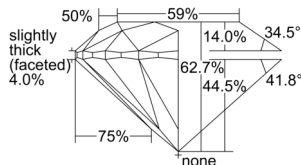

GIA®

FACSIMILE

GIA NATURAL DIAMOND DOSSIER®

October 02, 2024
GIA Report Number 6505522962
Shape and Cutting Style ..... Round Brilliant
Measurements ..... 5.90 - 5.93 x 3.71 mm

GRADING RESULTS

Carat Weight ..... 0.80 carat
Color Grade ..... E
Clarity Grade S11
Cut Grade ..... Excellent

ADDITIONAL GRADING INFORMATION

Polish ..... Excellent
Symmetry ..... Excellent
Fluorescence ..... None
Clarity Characteristics ..... Cloud
Inscription(s): GIA 6505522962

GIA REPORT 6505522962

Verify this report at GIA.edu

PROPORTIONS

Profile to actual proportions

GRADING SCALES

GIA COLOR SCALE

COLORESS	D
	E
	F
	G
	H
	I
	J
NEAR COLORESS	K
	L
FAIN	M
	N
	O
	P
VERY LIGHT	Q
	R
	S
	T
	U
	V
	W
	X
	Y
LIGHT	Z

GIA CLARITY SCALE

VERY VERY SLIGHTLY INCLUDED	FLAWLESS
	INTERNALLY FLAWLESS
VERY SLIGHTLY INCLUDED	VVS₁
	VVS₂
SLIGHTLY INCLUDED	VS₁
	VS₂
INCLUDED	SI₁
	SI₂
	I₁
	I₂
	I₃

GIA CUT SCALE

EXCELLENT
VERY GOOD
GOOD
FAIR
POOR